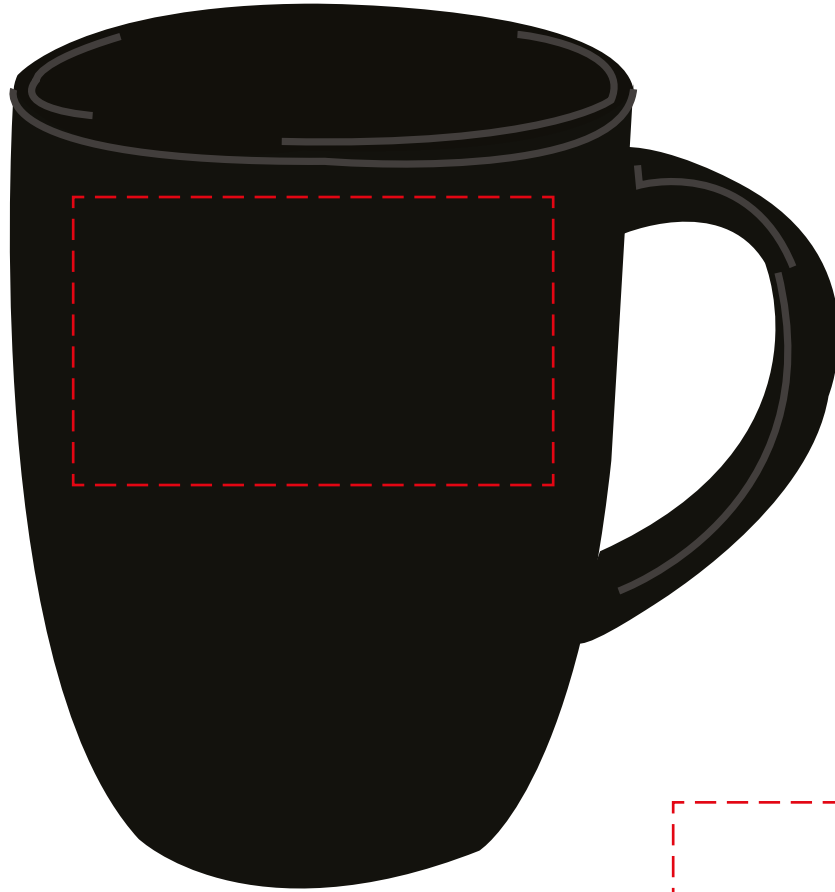

DRK800

Gillepsie

10oz. COLORED MUG

Artwork @ 100%

Item Number: DRK800

Item Size: 4 3/4" W x 4 3/8" H

Max Imprint Area: 2 1/2" W x 1 1/2" H (Indicated By Dotted Line, Does Not Print)

Imprint Method: **SILKSCREEN**